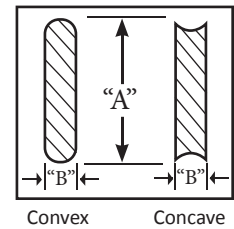

SECTION 9 / TOOLS & SUPPLIES

PRODUCT	PAGE
Rolling tools & replacement wheels.....	104
Fasteners & rivets	104
one way tool, adapter, & spray paint.....	105

SCREEN ROLLING & SPECIALTY TOOLS

All wood handles

Product Line: K2500	Part No.	Wheel	Convex		Concave		Spline size
			A	B	A	B	
	PNSR-6000	Nylon	—	—	2 in.	3/32 in.	.115 - .145
	PNSR-6100	Nylon	—	—	2 in.	1/8 in.	.150 - .180
	PNSR-6200	Nylon	—	—	2 in.	5/32 in.	.185 - .215
	PNSR-6300	Nylon	—	—	2 in.	3/16 in.	.220 - .260
	PCR-7-20	Steel	2 in.	1/16 in.	2 in.	1/8 in.	.150 - .180
	PCR-6-22	Steel	2-1/2 in.	1/16 in.	2 in.	3/32 in.	.115 - .145
	PCR-7-22	Steel	2-1/2 in.	1/16 in.	2 in.	1/8 in.	.150 - .180
	PCR-8-22	Steel	2-1/2 in.	1/16 in.	2 in.	5/32 in.	.185 - .215
	PFR-4000 Flat roller	Steel	2 in. x 2 in. Flat				

Wheel measurements

MISCELLANEOUS TOOLS & SHOP SUPPLIES

SCREWS

	Part No.	Product Line	Pack QTY	Description
Screen clip screws Phillips pan head-self tapping 	1052	K2606	100/Ctn.	10-24 x 5/8 in. (Plated)
	1053	K2606	100/Ctn.	10-24 x 3/4 in. (Plated)
	1054	K2606	100/Ctn.	10-24 x 1-1/4 in. (Plated)
	1055	K2606	100/Ctn.	10-24 x 1-5/8 in. (Plated)
Ball head screws Slotted ball head 	1068	K2604	100/Ctn.	8 x 1-1/4 in. (Ball latch screws)

BLIND RIVETS

	Part No.	Product Line	Description	Body length	Grip range
Aluminum rivets w/carbon steel mandrels 1/8 in. Dia. 	1082	K2608	AD 41 BS	.170	.020 - .064
	1083	K2608	AD 42 BS	.232	.065 - .125
	1084	K2608	AD 43 BS	.294	.126 - .187
	1085 (Steel)	K2608	AD 44 BS	.357	.188 - .250
	1086	K2608	AD 45 BS	.415	.251 - .312
	1087	K2608	AD 46 BS	.481	.313 - .375