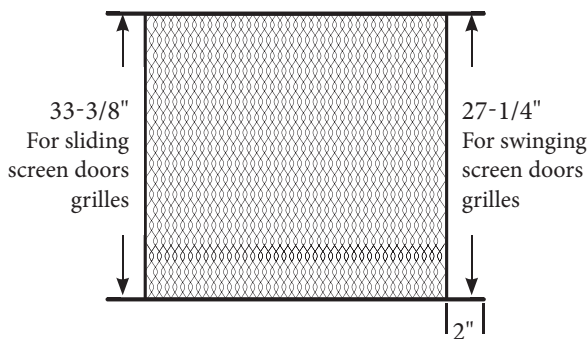

CUSTOM MADE DOOR GRILLES

Color code chart (xx)	
AD = Adobe	ML = Mill
AL = Almond	WH = White
BZ = Bronze	BA = Bronze Anodized
	SA = Satin Anodized

FIESTA (.090 thick pattern)

Part No.	Product Line	Description	
		Tip To Tip	No Tips
2389xx	F3316	To 34 in. x 27 in.	To 31 in. x 27 in.
2389xx	F3316	To 36 in. x 33 in.	To 32 in. x 33 in.
2389xx	F3316	To 48 in. x 33 in.	To 44 in. x 33 in.
2389xx	F3316	To 60 in. x 33 in.	To 56 in. x 33 in.