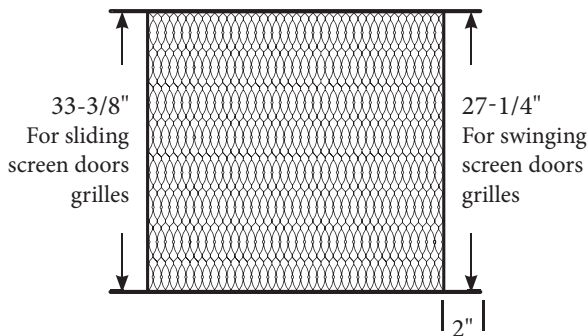

SLIDING SCREEN DOOR GRILLES

Color code chart (xx)	
AD = Adobe	ML = Mill
AL = Almond	WH = White
BZ = Bronze	BA = Bronze Anodized
	SA = Satin Anodized

FIESTA 33 IN. (.090 thick pattern)

Part No.	Product Line	Description
2384xx	F3316	30 in. Sliding door grille
2385xx	F3316	36 in. Sliding door grille
2386xx	F3316	42 in. Sliding door grille
2387xx	F3316	48 in. Sliding door grille
2388xx	F3316	60 in. Sliding door grille

SLIDING DOOR GRILLE NET SIZES

For Fiesta & Empress grilles

Nominal size	Actual tip to tip	Actual body size
30 in. x 33 in.	30 in.	26 in. x 33-1/8 in.
36 in. x 33 in.	36 in.	32 in. x 33-1/8 in.
48 in. x 33 in.	48 in.	44 in. x 33-1/8 in.
60 in. x 33 in.	60 in.	56 in. x 33-1/8 in.

CUSTOM MADE DOOR GRILLES

Color code chart (xx)	
AD = Adobe	ML = Mill
AL = Almond	WH = White
BZ = Bronze	BA = Bronze Anodized
	SA = Satin Anodized

FIESTA (.090 thick pattern)

Part No.	Product Line	Description	
		Tip To Tip	No Tips
2389xx	F3316	To 34 in. x 27 in.	To 31 in. x 27 in.
2389xx	F3316	To 36 in. x 33 in.	To 32 in. x 33 in.
2389xx	F3316	To 48 in. x 33 in.	To 44 in. x 33 in.
2389xx	F3316	To 60 in. x 33 in.	To 56 in. x 33 in.